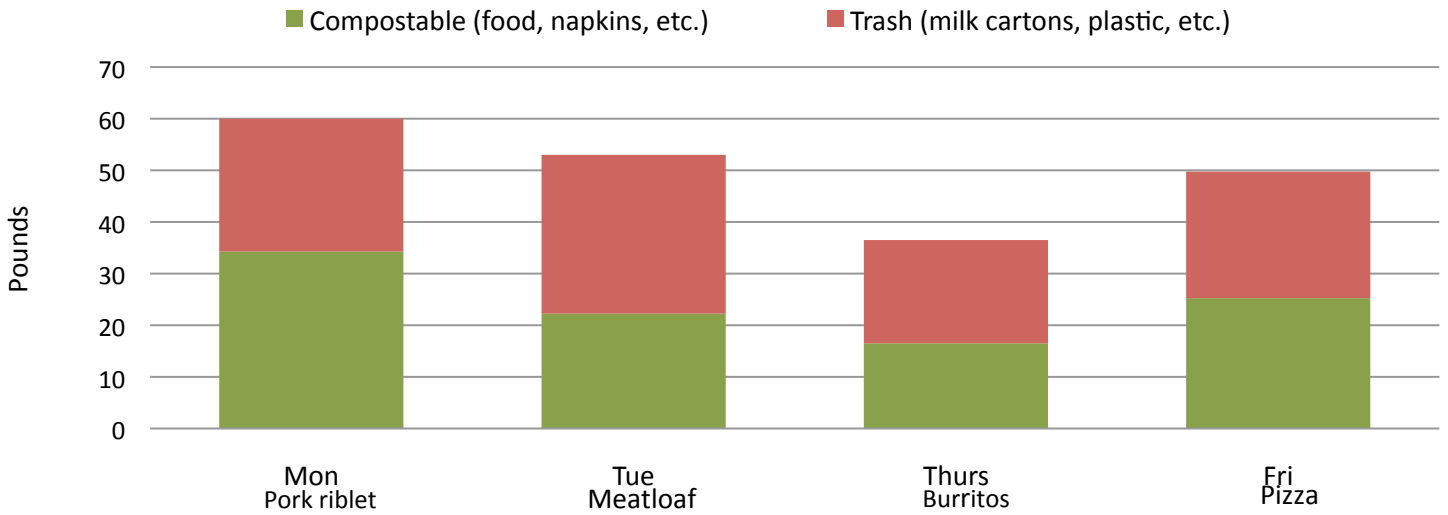

Mount Lebanon School Compost Results:

	Mon	Tue	Thurs	Fri
Compost (lbs.)	34.25	22.25	16.5	25.25
Trash (lbs.)	25.75	30.75	20	24.5
Total Weight (lbs.)	60	53	36.5	49.75

By the Numbers.....

- 24.56 lbs. → Daily average amount of compostable waste.
- 25.25 lbs. → Daily average amount of trash.
- 2.21 tons → Amount of compostable waste in 1 school year.
- 2.27 tons → Amount of trash produced in 1 school year.
- 24.32 tons** → Amount of CO₂ MLS could prevent from being released if it composted students' lunch waste.

Did You Know?

- **Landfills emit methane gas, a greenhouse over 20 times more potent than CO₂.
- **Landfills are the 2nd largest source of human related methane emissions in the country.¹
- **Every ton of food waste in a landfill produces about 11 tons of carbon dioxide gas.²
- **Methane emissions from a compost pile are essentially zero¹.